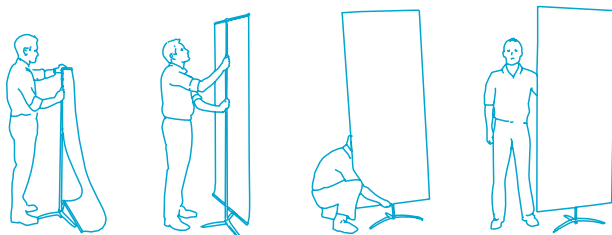

## Expand SmartStand

Bring your message to your target audience.

Plastic snap-on clips for ESS profiles allows a graphic to be hung in a window, on a wall or from the ceiling.  
Sold in quantities of 10 or 100

Size of the graphic in the image above  
23 5/8" Wide x 72" High

Size of the graphic in the image above  
27 9/16" Wide x 36" High

Size of the graphic in the image above  
31 1/2" Wide x 82" High

### Expand SmartStand

The Expand SmartStand is a flexible marketing display with a wide range of uses. The adjustable telescopic construction makes it quick and easy to vary the height and adapt the size of the image to suit your specific requirements. You can use it as a single or a double-

sided display, allowing you to double the impact in a snap whenever needed. The Expand SmartStand is attractively designed and takes up very little floor space. It is easy to assemble and is lightweight and comes in a padded nylon carry bag. Our Expand SmartStand helps you bring your message to wherever your target audience and is available with or without lighting. With our optional clip that snaps into the top profile, the unit can be hung in windows, on the wall or from the ceiling.