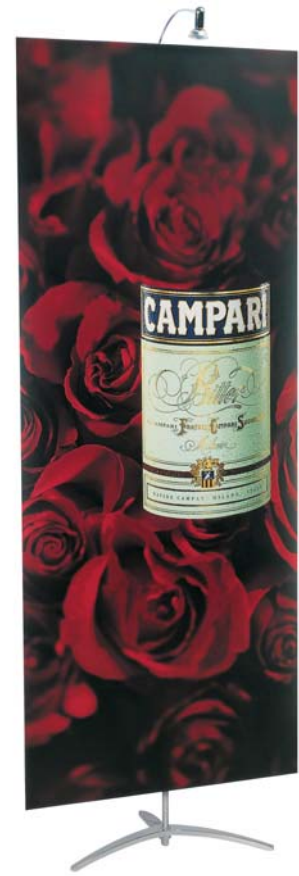

## Expand SmartStand

Bring your message to your target audience.

Plastic snap-on clips for ESS profiles allows a graphic to be hung in a window, on a wall or from the ceiling.  
Sold in quantities of 10 or 100

Size of the graphic in the image above  
23 5/8" Wide x 72" High

Size of the graphic in the image above  
27 9/16" Wide x 36" High

Size of the graphic in the image above  
31 1/2" Wide x 82" High

### Expand SmartStand

The Expand SmartStand is a flexible marketing display with a wide range of uses. The adjustable telescopic construction makes it quick and easy to vary the height and adapt the size of the image to suit your specific requirements. You can use it as a single or a double-

sided display, allowing you to double the impact in a snap whenever needed. The Expand SmartStand is attractively designed and takes up very little floor space. It is easy to assemble and is lightweight and comes in a padded nylon carry bag. Our Expand SmartStand helps you bring your message to wherever your target audience and is available with or without lighting. With our optional clip that snaps into the top profile, the unit can be hung in windows, on the wall or from the ceiling.